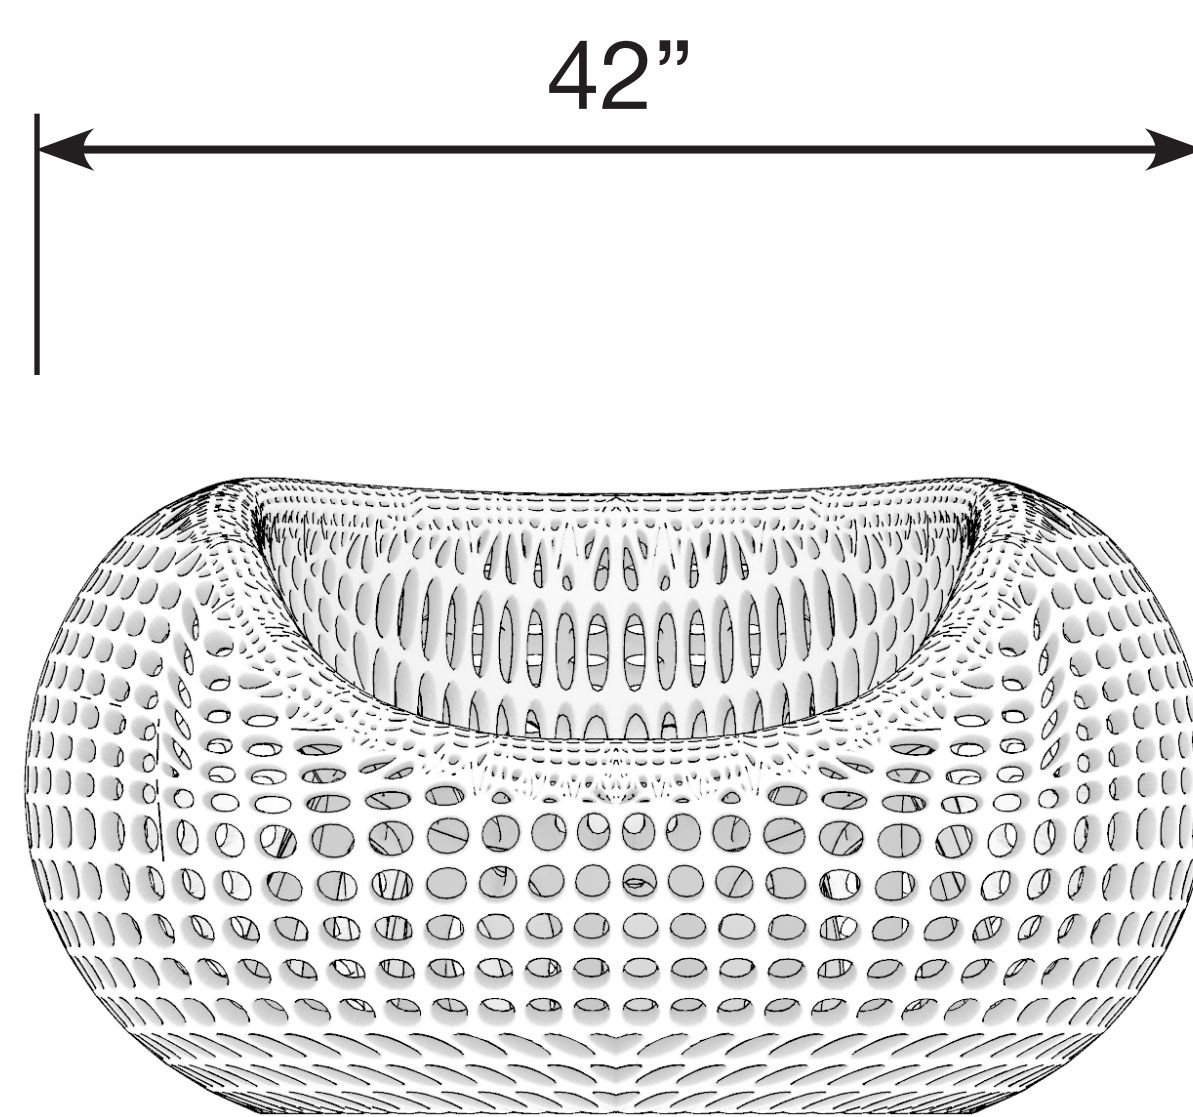

**Chair No. One**

Designed by Studio Oberhauser

An iconic piece like none other, the Oberhauser Chair No. One draws its inspiration from forms found in nature, while embracing the capabilities of the groundbreaking technology which gives it form.

Intricate biomorphic structures echo patterns present in plants and other living organisms. The production method reveals subtle, tree ring-like markings formed during manufacturing, giving each piece its own distinct signature.

**Overall Dimensions**

42" x 40" x 24"

**Weight**

241 lbs

**Surface Finishing**

Seat and touch points finished to contact standard

**Options**

Available in natural color with select customization options available upon request